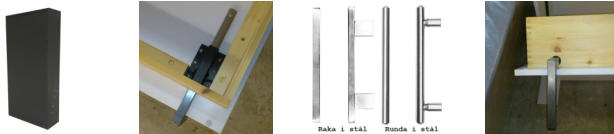

The cover is made of wipeable PVC that can be wiped with rubbing alcohol.

Country of origin Sweden

Vertical Wall Bed Made For Any Bed

Dimensions

Bed size	80, 90, 105, 120, 140, 160 or 180 x 200 cm
Height	224 cm
Depth	44 cm
Length	95 cm
Length folded out from the wall	234 cm