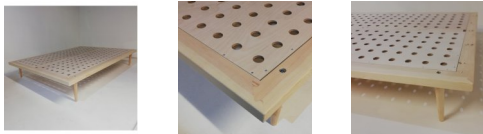

The frame is made of birch or pinewood plywood. It has natural latex cushioning. It uses a bed mechanism made for every night by Italian Lampolet.

Country of origin Sweden

Simris Sofa Bed

Dimensions

Length 120 / 160 / 185 / 205/ 215 cm
Depth 90 cm
Height 92 cm
Bed size 75 / 115 / 140 / 160 or 180 x 200 cm
Total distance from the wall when folded out 213 cm

Material

Bed mechanism by Italian Lampolet. The frame is made of pine plywood and cushioning filled with natural latex.

Country of origin Sweden

Large Apple Box

Dimensions

40 cm x 60 cm

Height 30,5 cm

Material

The box is made of Swedish pinewood, glazed oak, natural oak or natural pinewood.

Country of origin Sweden

Styletto Bed Frame

Dimensions

The bed frame is as wide and deep as the bed size so the mattress reaches the edge.
Height 29 cm without mattress.
Made in default sizes 80, 90, 120, 140, 160 and 180 x 200 cm.

Material

The bed frame is made of Swedish pinewood. The perforated bed board base is made of pine or birch plywood.

Country of origin Sweden

Styletto Low Rider Bed Frame

Dimensions

The bed frame is as wide and deep as the bed size so the mattress reaches the edge.
Height 10 cm without mattress.
Made in default sizes 80, 90, 120, 140, 160 and 180 x 200 cm.