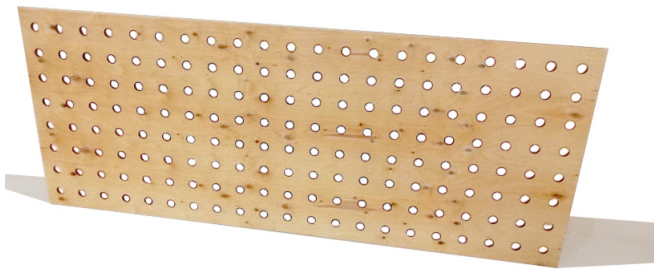

The wall bed is available with or without a mattress. The bottom of the wall bed is customized to the type of mattress chosen.

Country of origin Sweden

Horizontal Wall Bed Made For Any Bed

Dimensions

Available bed sizes: 80, 90, 105, 140 x 200 cm or 80, 90, 105, 140 x 210 cm.

Bed size 80: Length 215 cm, depth 44 cm, height 105 cm folded out 105 cm

Also available in a thicker and higher model (Delux) Depth 57 cm Height 115 cm

Material

The cabinet is made with dyed through MDF (valchromat) or pinewood / birch lamel. Also available in a wide variety of materials and wood boards.

The wall bed is available with or without a mattress. The bottom of the wall bed is customized to the type of mattress chosen.

Country of origin Sweden

Perforated Board Base Bed

Dimensions

The board is 12 mm thick. Available in 60, 70, 80, 90, 100 and 120 x 200 cm.